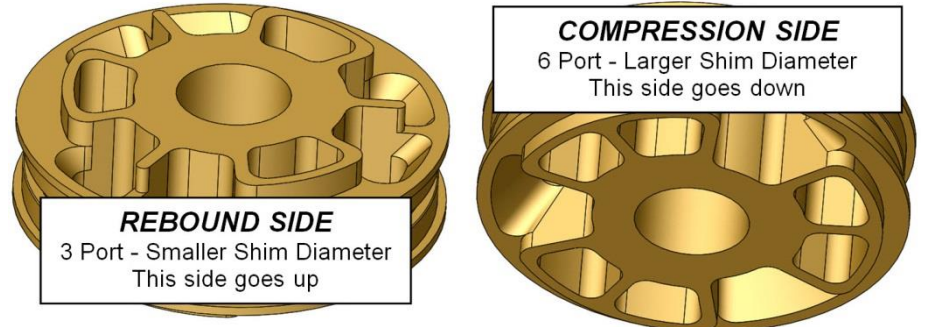

# RACE TECH SHOCK GOLD VALVE - standard

<IPM SMGV STD.doc> © 9-23-19

Go to [racetech.com](http://racetech.com)...

**DVS Custom Setup Sheet** – see DVS Valving Search

**DVS Shock Access Code** – attached

**Instructions** – see your bike in Product Search

Note: You will have extra shims

**PISTON ORIENTATION** – make sure the correct side is up

**BLEED HOLE**

**STACK HEIGHT**