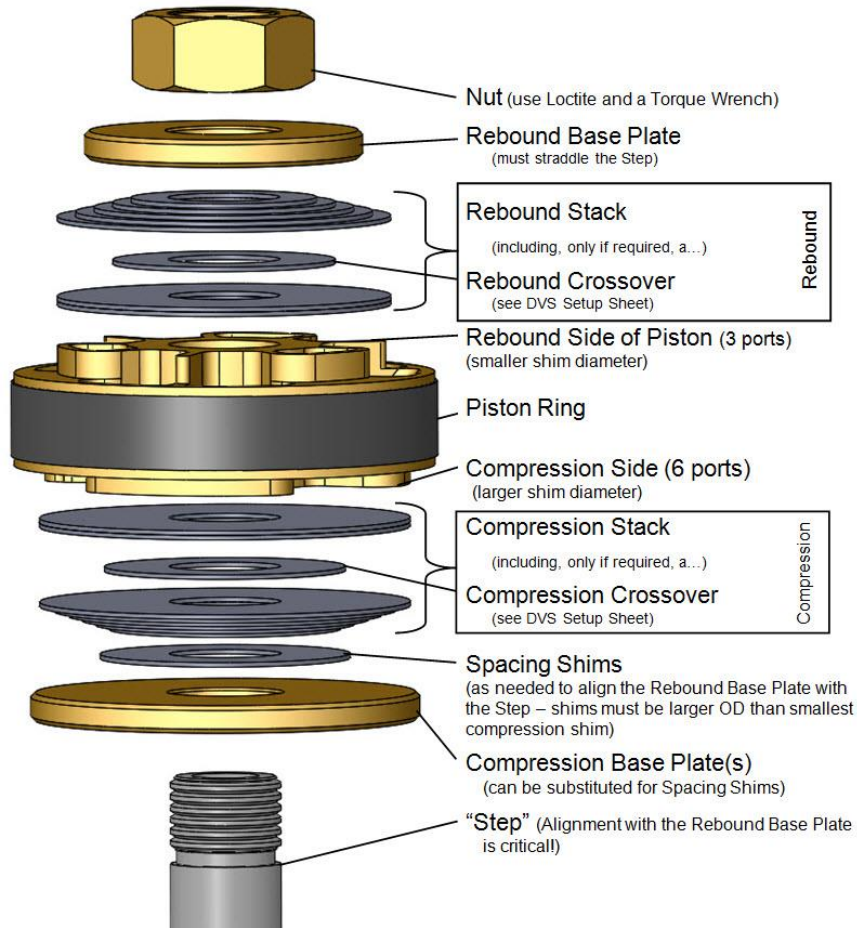

# RACE TECH SHOCK GOLD VALVE - standard

<IPM SMGV STD.doc> © 9-23-19

Go to [racetech.com](http://racetech.com)...

**DVS Custom Setup Sheet** – see DVS Valving Search

**DVS Shock Access Code** – attached

**Instructions** – see your bike in Product Search

Note: You will have extra shims

**PISTON ORIENTATION** – make sure the correct side is up

**BLEED HOLE**

**STACK HEIGHT**